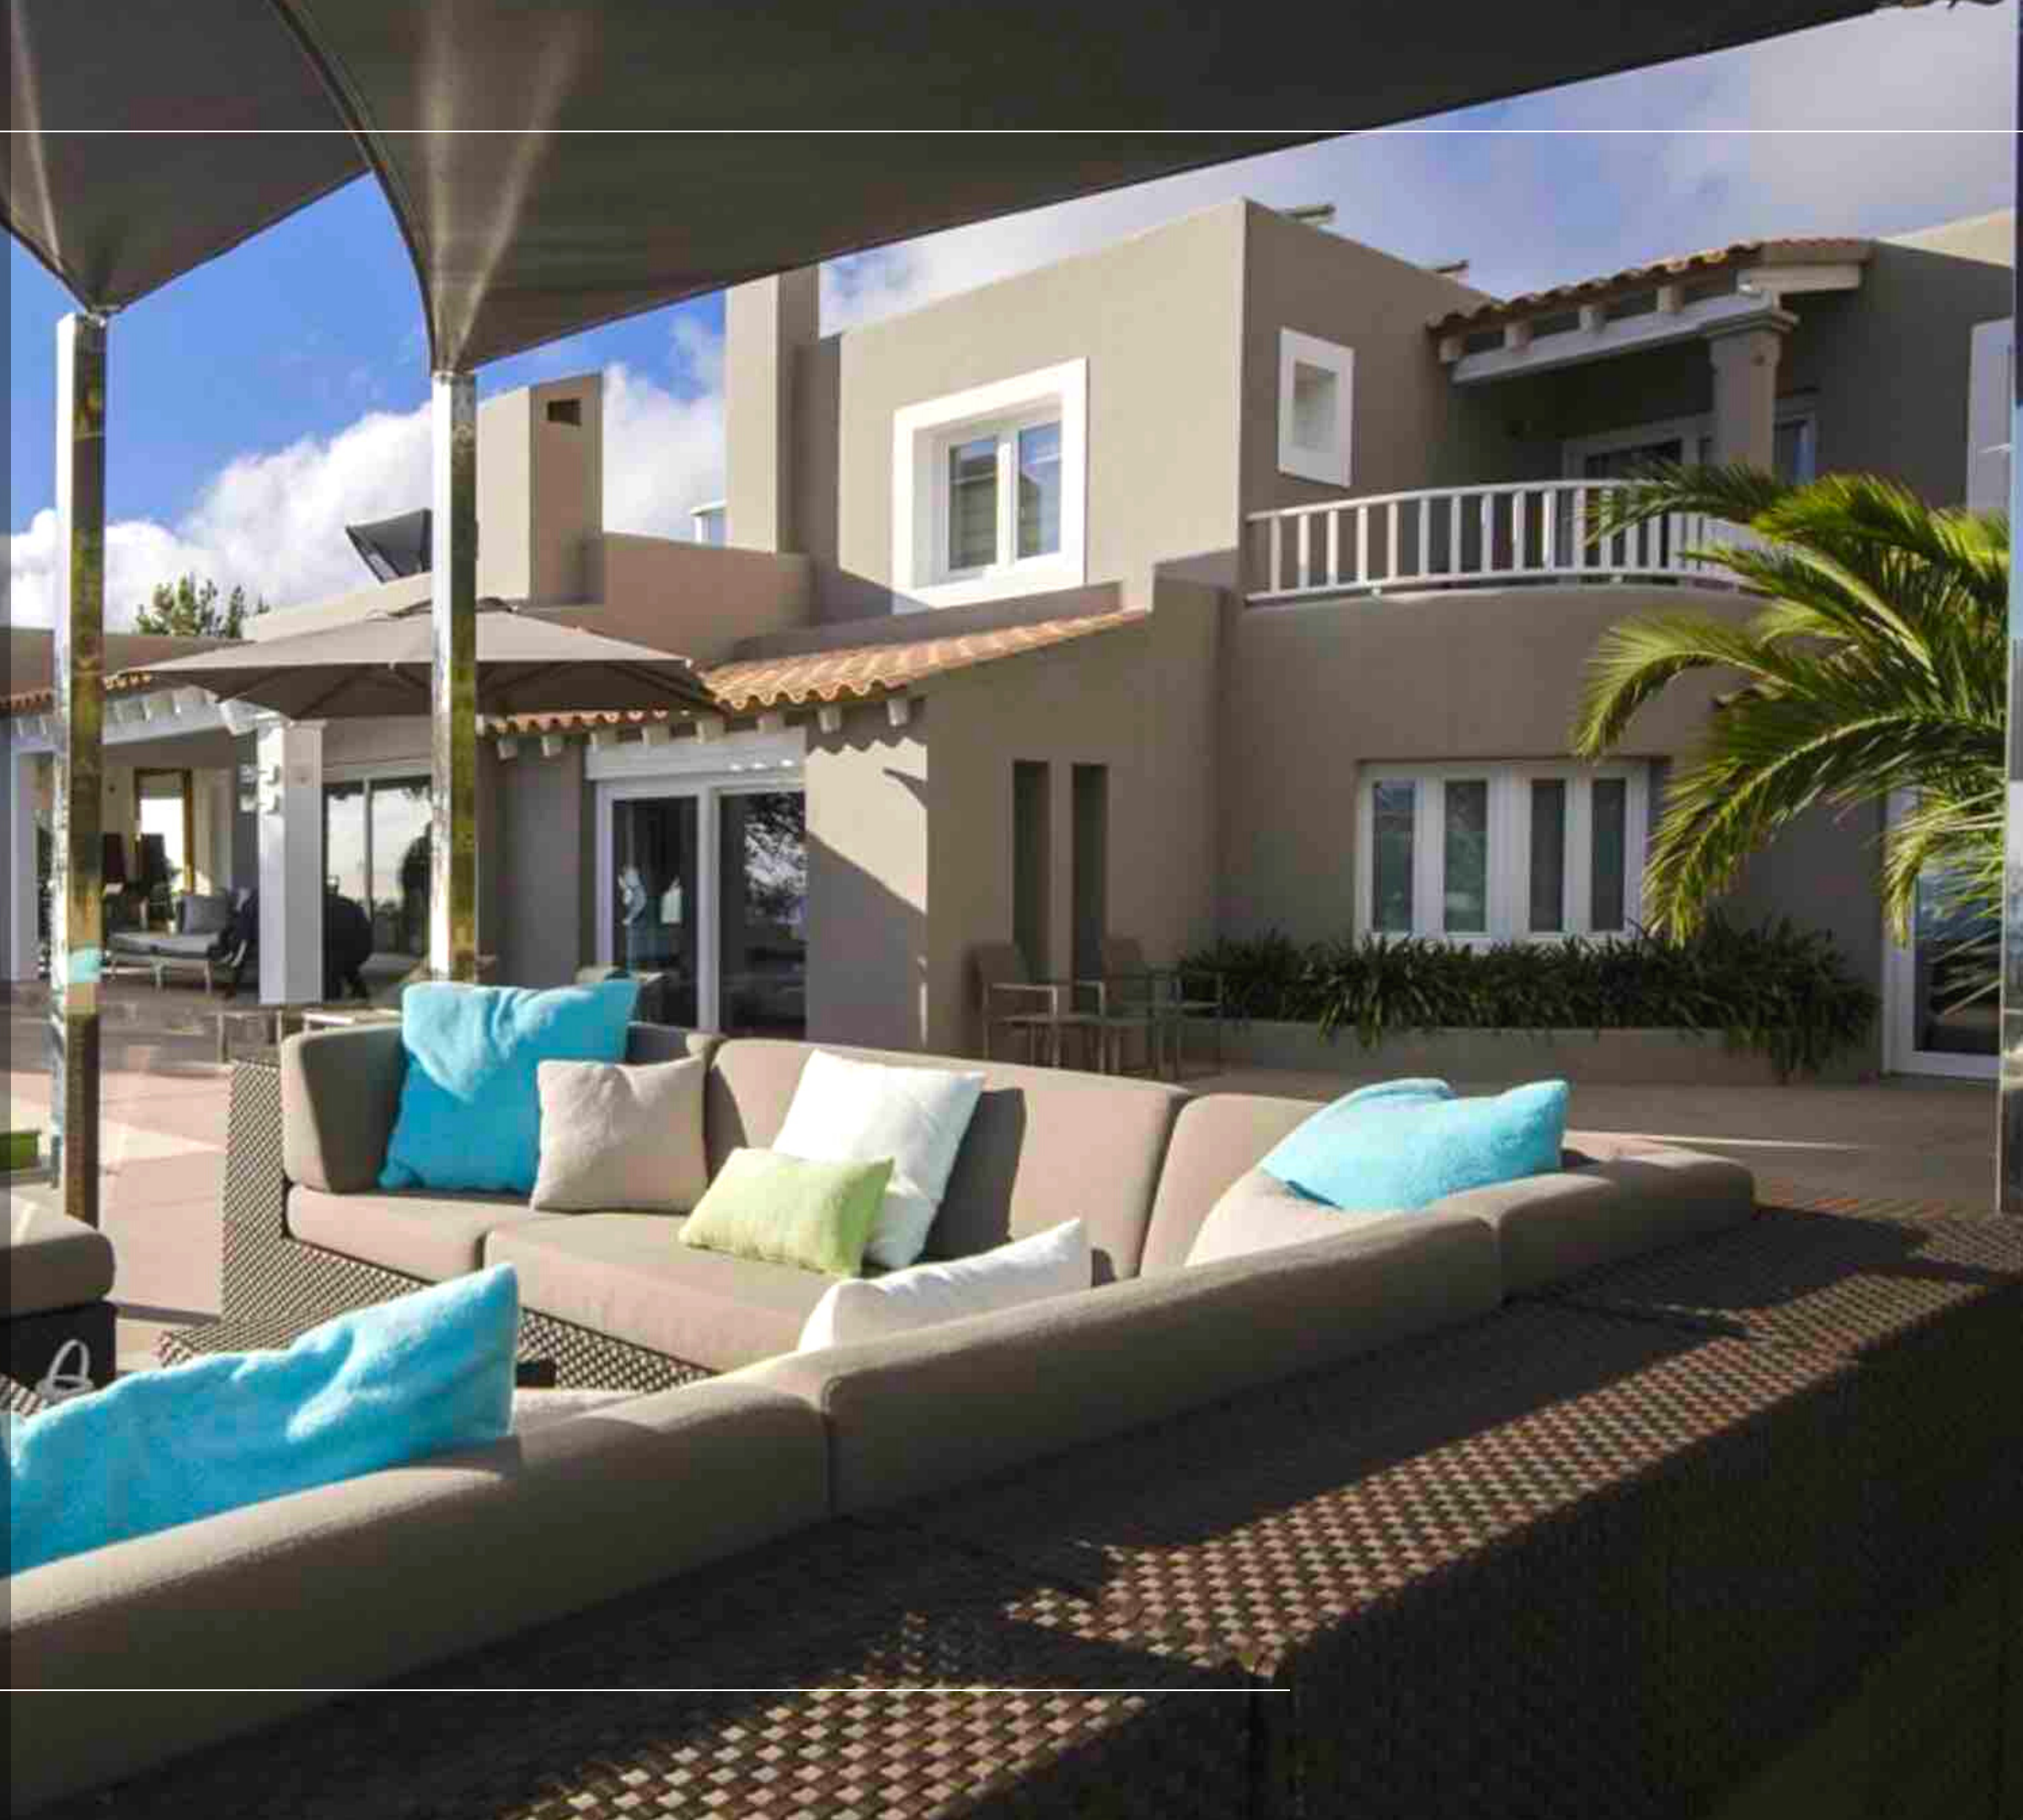

Dream villa with stunning sea views in Es Cubelles

This spectacular property is located on the top of the mountain in front of Es Cubelles and the island of "Es Vedra". Villa Es Vedra is stylish and modern interior and it's amazing sea views over the "Es Vedra".

The size of the property guarantees absolute peace and privacy (25.000 m²). It has a paved road, between pine trees and wonderful views until you reach the house.

It is located in a unique place surrounded by absolute tranquility in the middle of the nature and with unparalleled views. The town of Es Cubelles and the bay of Cala d'Hort is about 4 km away.

The house has several terraces, lounges and dining tables to enjoy the unforgettable sunsets.

The 12 x 6m pool is heated and from the Jacuzzi you can enjoy your sundowner looking at the sea.

It is a true jewel of property ready to live. One of the last opportunities to live a villa with dream views without obstacles and absolute tranquility.