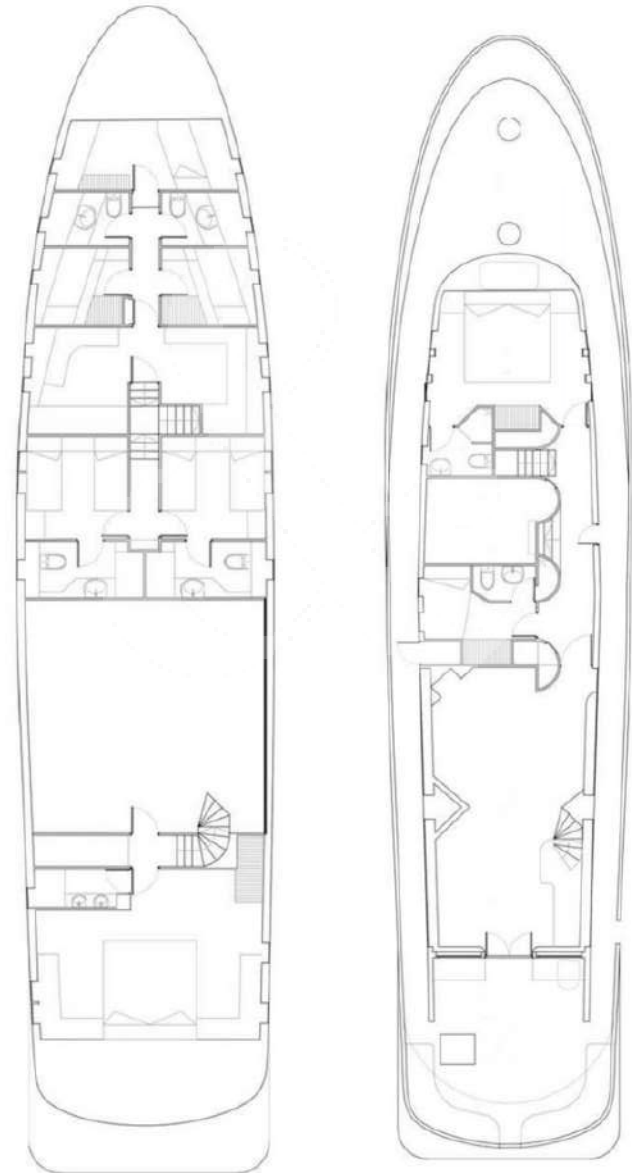

MASTER CABIN

MASTER CABIN

MASTER CABIN

MASTER ENSUITE

VIP CABIN

VIP CABIN

VIP ENSUITE

DOUBLE CABIN (MAIN DECK)

DOUBLE ENSUITE

TWIN CABIN 1

TWIN CABIN 1
ENSUITE

TWIN CABIN 2

TWIN CABIN WITH PULLMAN BED

TWIN 2 ENSUITE

SPECIFICATIONS & ACCOMMODATIONS

Length: 34 meters 110 feet

Beam: 6,69 meters 22 feet

Number of Crew: 5

Built: 1980 **Last Refinements:** 2023

Builder: CRN

Engines: 2X MTU -1000hp

Cruising speed: 13 knots

Fuel consumption: 120 L/h

Number of Cabins: 5

1 Master, 1 VIP, 1 Double and 2 Twins

(with pullman beds)

Guests: 12 night / 12 day

SPIRIT OF MK

GENERAL ARRANGEMENT

TOYS & TENDER

- Tender Lomac 500 - 50cv (2021)
- Seadoo Spark (3 pax) (2021)
- 3x Yamaha Sea Scooters (2022)
- 4x paddle boards (2022)
- Anti Jellyfish Pool (2022)
- Wakeboard (2022)
- Inflatable platform & banana (2021)
- 2 Donuts for 1 and 4 pax (2021)
- Snorkeling kits (2022)